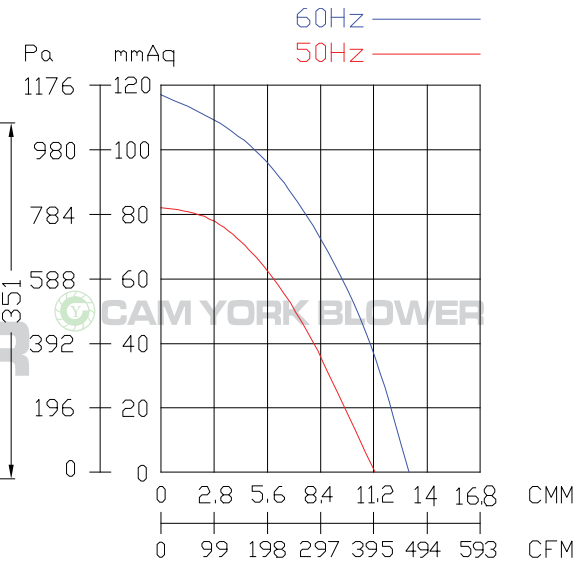

CYT210 Specification Sheet

- * Made In Taiwan
- * Insulation Cl. : F
- * Thermostat: Ready (Single Phase)

| Model | Rated Voltage | Frequency | Phase | Pole | Current | Power | Speed | Max. Air Flow | | | Max. Pressure | | | Weight | | | | | | |
|--------|---------------|-----------|-------|------------|-----------|-------|-------|---------------|-----|-----|---------------|---------|--------|--------|------|------|-----|------|--------|------|
| | V | | | | | | | Hz | Ø | P | A | Watt/HP | R.P.M. | | CMM | CMH | CFM | mmAq | inchAq | Pa |
| CYT210 | 110/220 | 50 | 1 | 2 | 2 / 1 | 200 W | 2870 | 11 | 660 | 388 | 82 | 3.23 | 804 | 10 | | | | | | |
| | | 60 | | | 2.3 / 1.2 | | | | | | | | | | 3320 | 12.6 | 756 | 445 | 117 | 4.61 |
| | 220/380 | 50 | 3 | 0.85 / 0.5 | 2870 | | | | | | | | | | 11 | 660 | 388 | 82 | 3.23 | 804 |
| | | 60 | | 0.85 / 0.5 | | | | | | | | | | | | | | | | |