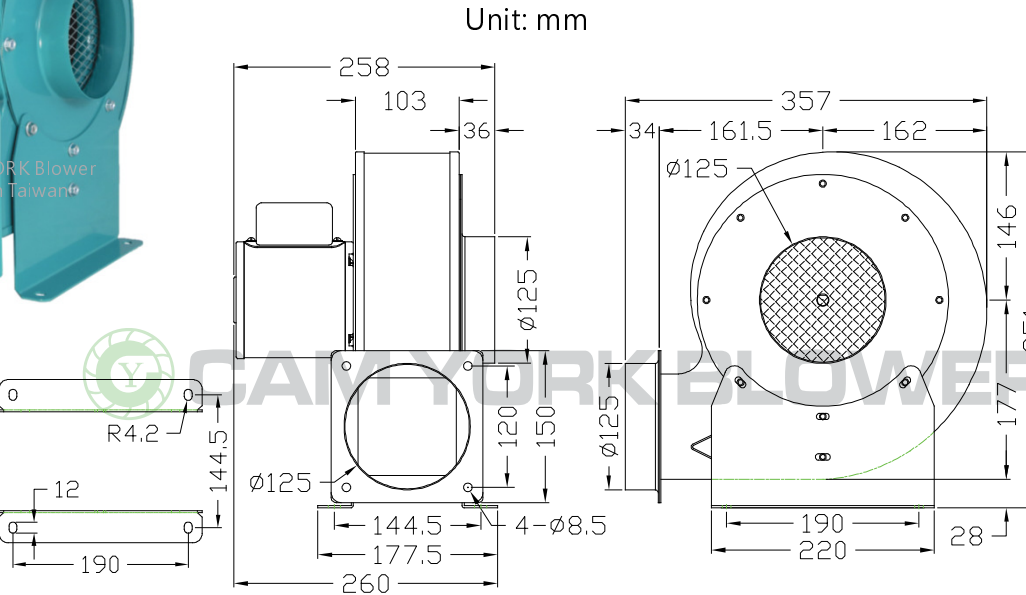

CYT210 Specification Sheet

- * Made In Taiwan
- * Insulation Cl. : F
- * Thermostat: Ready (Single Phase)

| Model | Rated Voltage | Frequency | Phase | Pole | Current | Power | Speed | Max. Air Flow | | | Max. Pressure | | | Weight | | | | | | |
|--------|---------------|-----------|-------|------------|-----------|-------|-------|---------------|-----|-----|---------------|---------|--------|--------|------|------|-----|------|--------|------|
| | V | | | | | | | Hz | Ø | P | A | Watt/HP | R.P.M. | | CMM | CMH | CFM | mmAq | inchAq | Pa |
| CYT210 | 110/220 | 50 | 1 | 2 | 2 / 1 | 200 W | 2870 | 11 | 660 | 388 | 82 | 3.23 | 804 | 10 | | | | | | |
| | | 60 | | | 2.3 / 1.2 | | | | | | | | | | 3320 | 12.6 | 756 | 445 | 117 | 4.61 |
| | 220/380 | 50 | 3 | 0.85 / 0.5 | 2870 | | | | | | | | | | 11 | 660 | 388 | 82 | 3.23 | 804 |
| | | 60 | | 0.85 / 0.5 | | | | | | | | | | | | | | | | |