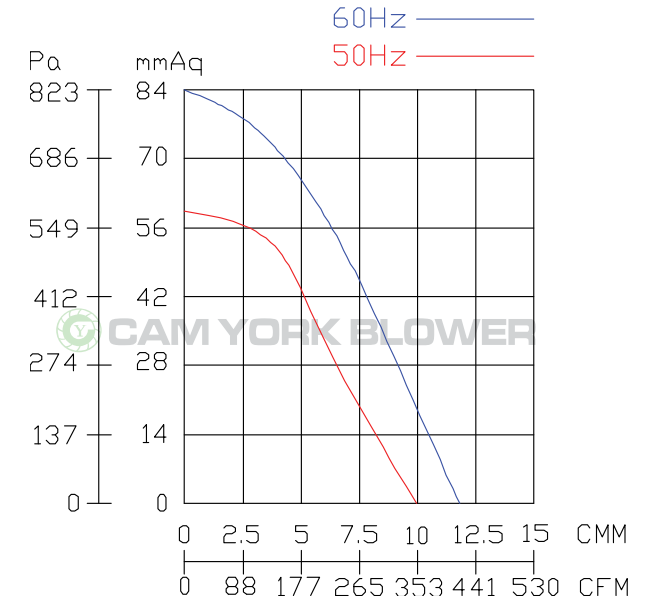

CYT180 Specification Sheet

- * Made In Taiwan
- * Insulation Cl. : F
- * Thermostat : Single Phase

Model	Rated Voltage	Frequency	Phase	Pole	Current	Power	Speed	Max. Air Flow			Max. Pressure			Weight
	V							Hz	Ø	P	A	Watt/HP	R.P.M.	
CYT180	110/220	50	1	2	1.2 / 0.6	1/8 HP	2880	9.8	588	346	60	2.36	588	7.3
		60			1.4 / 0.7			3340	11.5	690	406	85	3.35	