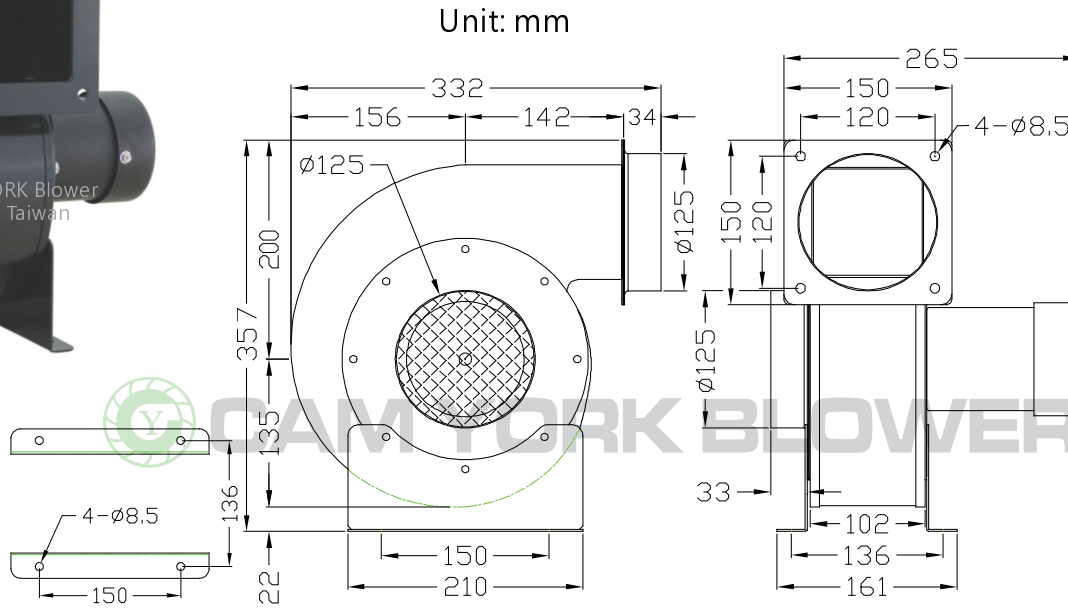

CYT180 Specification Sheet

- * Made In Taiwan
- * Insulation Cl. : F
- * Thermostat : Single Phase

Model	Rated Voltage	Frequency	Phase	Pole	Current	Power	Speed	Max. Air Flow			Max. Pressure			Weight
	V							Hz	Ø	P	A	Watt/HP	R.P.M.	
CYT180	110/220	50	1	2	1.2 / 0.6	1/8 HP	2880	9.8	588	346	60	2.36	588	7.3
		60			1.4 / 0.7			3340	11.5	690	406	85	3.35	