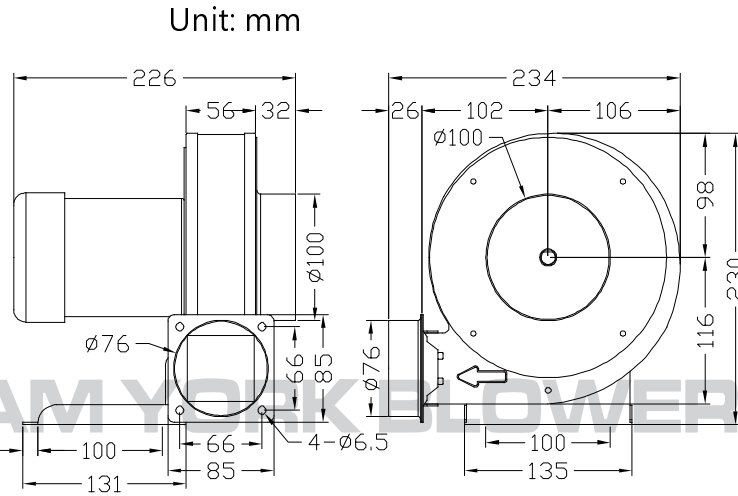

CYT150 Specification Sheet

- * Made In Taiwan
- * Insulation Cl. : F
- * Thermostat : Single Phase

Model	Rated Voltage	Frequency	Phase	Pole	Current	Power	Speed	Max. Air Flow			Max. Pressure			Weight	
	V							Hz	Ø	P	A	Watt/HP	R.P.M.		CMM
CYT150 (3")	110/220	50	1	2	1.3 / 0.65	1/8 HP	2850	5.1	306	180	48	1.89	471	5	
		60			1.7 / 0.85			5.8	348	205	68	2.68	667		
	220/380	50	3		0.55 / 0.38			2850	5.1	306	180	48	1.89		471
		60			0.6 / 0.35				5.8	348	205	68	2.68		667