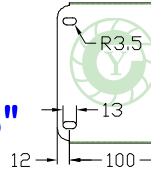

CYT150 Specification Sheet

- * Made In Taiwan
- * Insulation Cl. : F
- * Thermostat : Single Phase

Model	Rated Voltage	Frequency	Phase	Pole	Current	Power	Speed	Max. Air Flow			Max. Pressure			Weight	
	V							Hz	Ø	P	A	Watt/HP	R.P.M.		CMM
CYT150 (3")	110/220	50	1	2	1.3 / 0.65	1/8 HP	2850	5.1	306	180	48	1.89	471	5	
		60			1.7 / 0.85			5.8	348	205	68	2.68	667		
	220/380	50	3		0.55 / 0.38			2850	5.1	306	180	48	1.89		471
		60			0.6 / 0.35				5.8	348	205	68	2.68		667