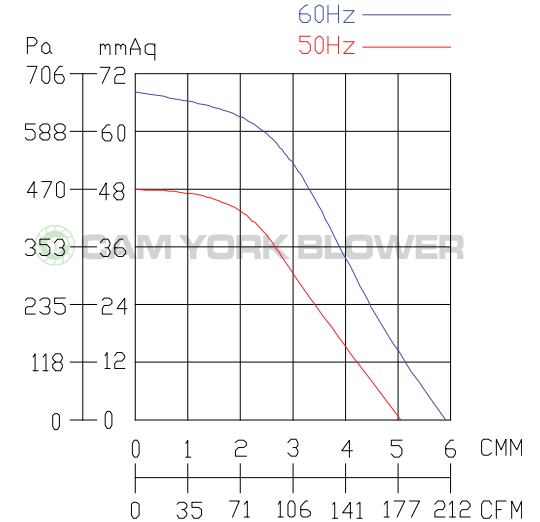

CYT150 Specification Sheet

- * Made In Taiwan
- * Insulation Cl. : F
- * Thermostat : Single Phase

Model	Rated Voltage	Frequency	Phase	Pole	Current	Power	Speed	Max. Air Flow			Max. Pressure			Weight	
	V							Hz	Ø	P	A	Watt/HP	R.P.M.		CMM
CYT150 (3")	110/220	50	1	2	1.3 / 0.65	1/8 HP	2850	5.1	306	180	48	1.89	471	5	
		60			1.7 / 0.85			5.8	348	205	68	2.68	667		
	220/380	50	3		0.55 / 0.38			2850	5.1	306	180	48	1.89		471
		60			0.6 / 0.35				5.8	348	205	68	2.68		667