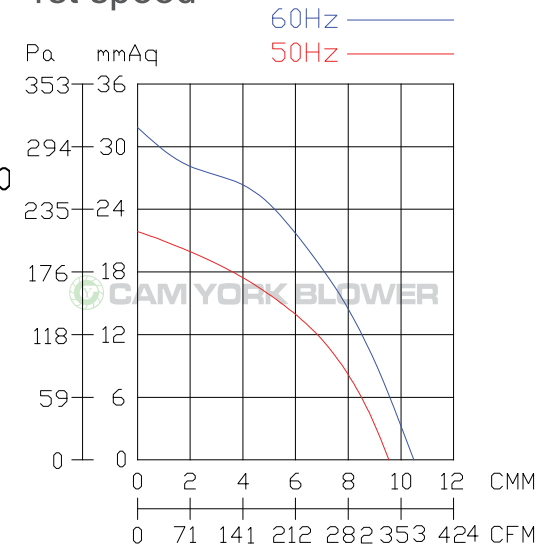

CYS193 Specification Sheet

- * Made In Taiwan
- * Insulation Cl.: E
- * Thermostat: Ready
- * 3 Speed

Remote Control 3 speed Control

Optional

3 Speed motor / Remote Control

1st speed

Model	Rated Voltage	Frequency	Phase	Pole	Current	Power	Speed	Max. Air Flow			Max. Pressure			Weight
	V							Hz	∅	P	A	Watt/HP	R.P.M.	
CYS193	110/220	50	1	4	1.1 / 0.6	75 W	1300	9.5	570	335	22	0.87	216	5.7
		60			1.4 / 0.7		1450	10.5	630	371	32	1.26	314	