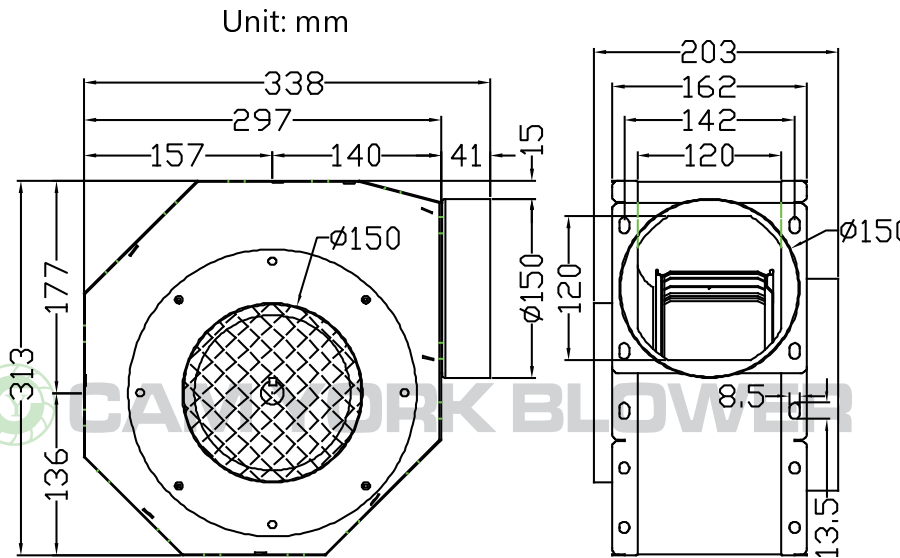

CYS193 Specification Sheet

- * Made In Taiwan
- * Insulation Cl.: E
- * Thermostat: Ready
- * 3 Speed

Remote Control 3 speed Control

Optional

3 Speed motor / Remote Control

1st speed

Model	Rated Voltage	Frequency	Phase	Pole	Current	Power	Speed	Max. Air Flow			Max. Pressure			Weight
	V							Hz	∅	P	A	Watt/HP	R.P.M.	
CYS193	110/220	50	1	4	1.1 / 0.6	75 W	1300	9.5	570	335	22	0.87	216	5.7
		60			1.4 / 0.7		1450	10.5	630	371	32	1.26	314	