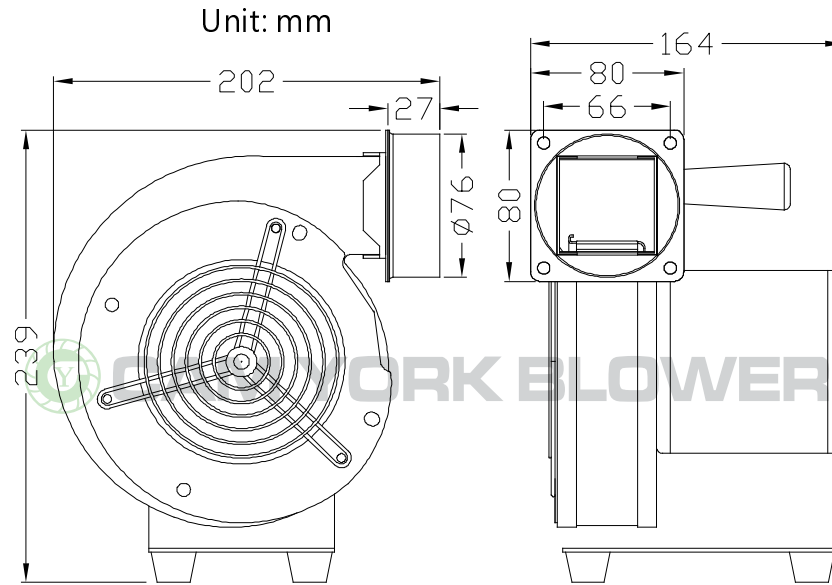

CYB127 Specification Sheet

- * Made In Taiwan
- * Insulation Cl. : E
- * Thermostat: Ready(Single Phase)

Model	Rated Voltage	Frequency	Phase	Pole	Current	Power	Speed	Max. Air Flow			Max. Pressure			Weight
	V							Hz	Ø	P	A	Watt/HP	R.P.M.	
CYB127	110/220	50	1	2	0.9 / 0.45	50 W	2840	3.3	198	116	30.5	1.20	299	3.7
		60			0.9 / 0.45			3220	4	240	141	44	1.73	