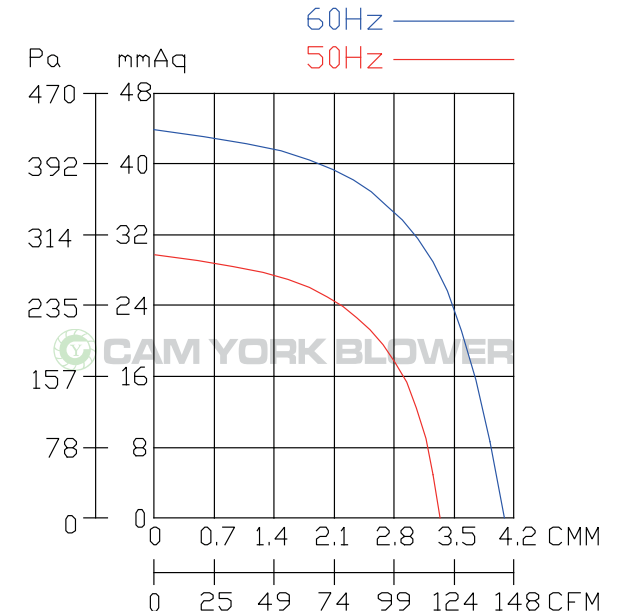

CYB127 Specification Sheet

- * Made In Taiwan
- * Insulation Cl. : E
- * Thermostat: Ready(Single Phase)

Model	Rated Voltage	Frequency	Phase	Pole	Current	Power	Speed	Max. Air Flow			Max. Pressure			Weight
	V							Hz	Ø	P	A	Watt/HP	R.P.M.	
CYB127	110/220	50	1	2	0.9 / 0.45	50 W	2840	3.3	198	116	30.5	1.20	299	3.7
		60			0.9 / 0.45			3220	4	240	141	44	1.73	