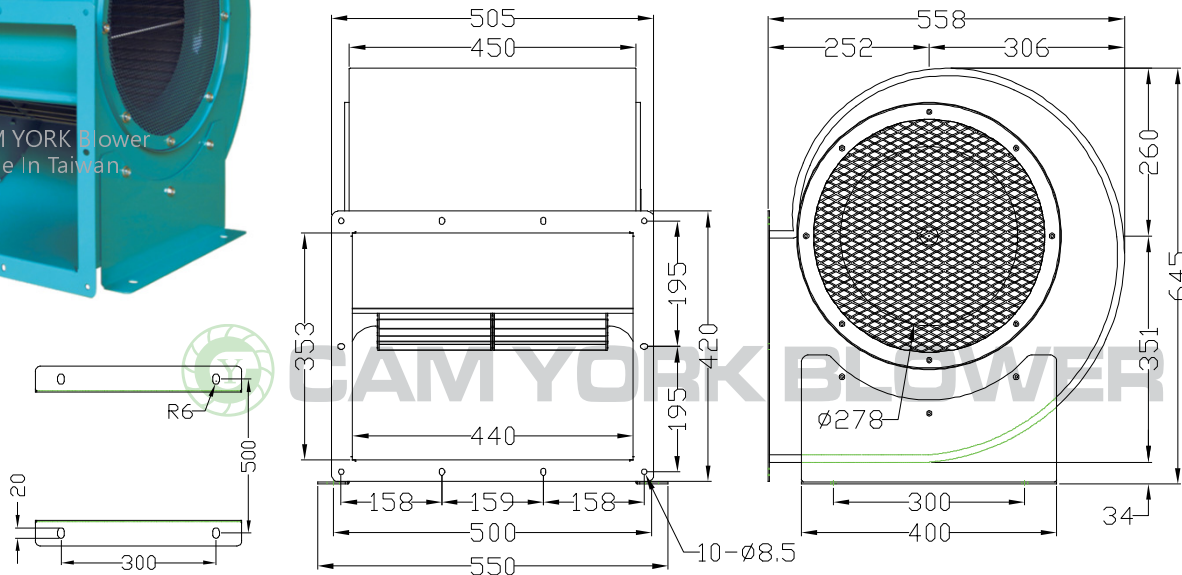

# CY350DM Specification Sheet

- \* Made In Taiwan
- \* Insulation Cl. : F
- \* Thermostat: Ready

Unit: mm

Model	Rated Voltage	Frequency	Phase	Pole	Current	Power	Speed	Max. Air Flow			Max. Pressure			Weight
	V							Hz	Ø	P	A	Watt/HP	R.P.M.	
CY350DM	220/380	50	3	6	8 / 4.8	2 HP	920	132	7920	4660	59	2.32	579	48
		60			11.3 / 6.2									