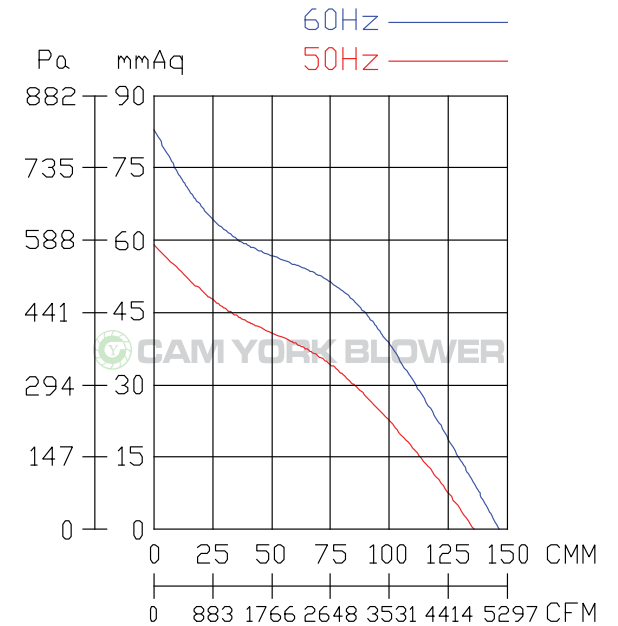

# CY350DM Specification Sheet

- \* Made In Taiwan
- \* Insulation Cl. : F
- \* Thermostat: Ready

Unit: mm

Model	Rated Voltage	Frequency	Phase	Pole	Current	Power	Speed	Max. Air Flow			Max. Pressure			Weight
	V							Hz	Ø	P	A	Watt/HP	R.P.M.	
CY350DM	220/380	50	3	6	8 / 4.8	2 HP	920	132	7920	4660	59	2.32	579	48
		60			11.3 / 6.2									