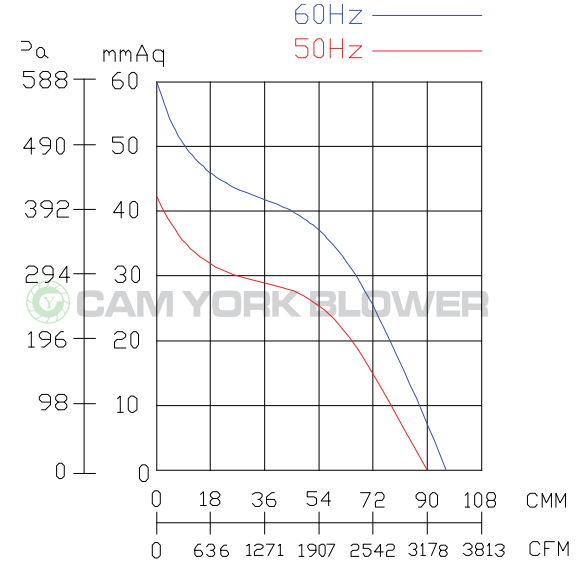

# CY310DM Specification Sheet

- \* Made In Taiwan
- \* Insulation Cl. : E / F
- \* Thermostat: Single Phase
- \* 3 Speed: Single Phase, E
- \* Inverter Ready: 3 Phase, F

Unit: mm

Model	Rated Voltage	Frequency	Phase	Pole	Current	Power	Speed	Max. Air Flow			Max. Pressure			Weight
	V							Hz	Ø	P	A	Watt/HP	R.P.M.	
CY310DM	220/380	50	3	6	4 / 2.4	700W	900	90	5400	3177	42	1.65	412	26.7
		60			5.6 / 3.1		970	96	5760	3389	60	2.36	588	