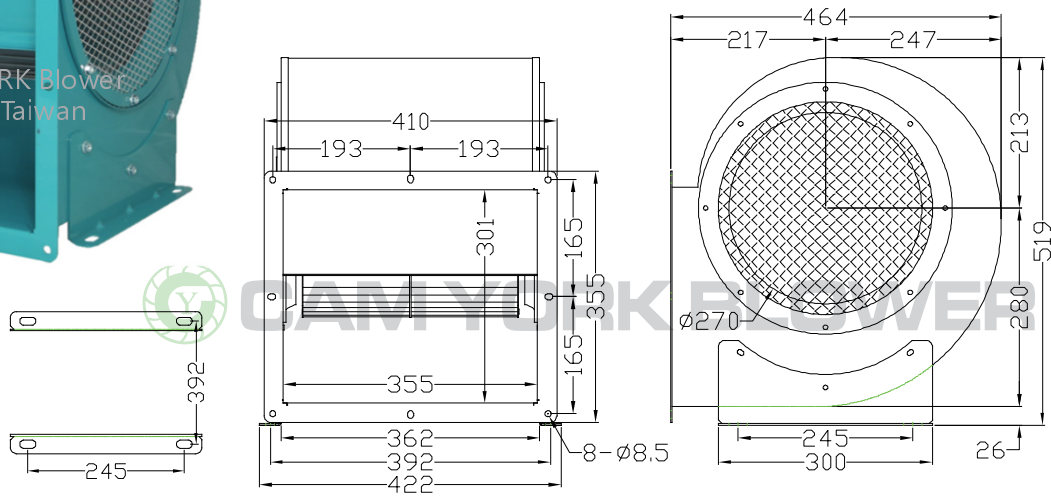

# CY310DM Specification Sheet

- \* Made In Taiwan
- \* Insulation Cl. : E / F
- \* Thermostat: Single Phase
- \* 3 Speed: Single Phase, E
- \* Inverter Ready: 3 Phase, F

Unit: mm

Model	Rated Voltage	Frequency	Phase	Pole	Current	Power	Speed	Max. Air Flow			Max. Pressure			Weight
	V							Hz	Ø	P	A	Watt/HP	R.P.M.	
CY310DM	220/380	50	3	6	4 / 2.4	700W	900	90	5400	3177	42	1.65	412	26.7
		60			5.6 / 3.1		970	96	5760	3389	60	2.36	588	