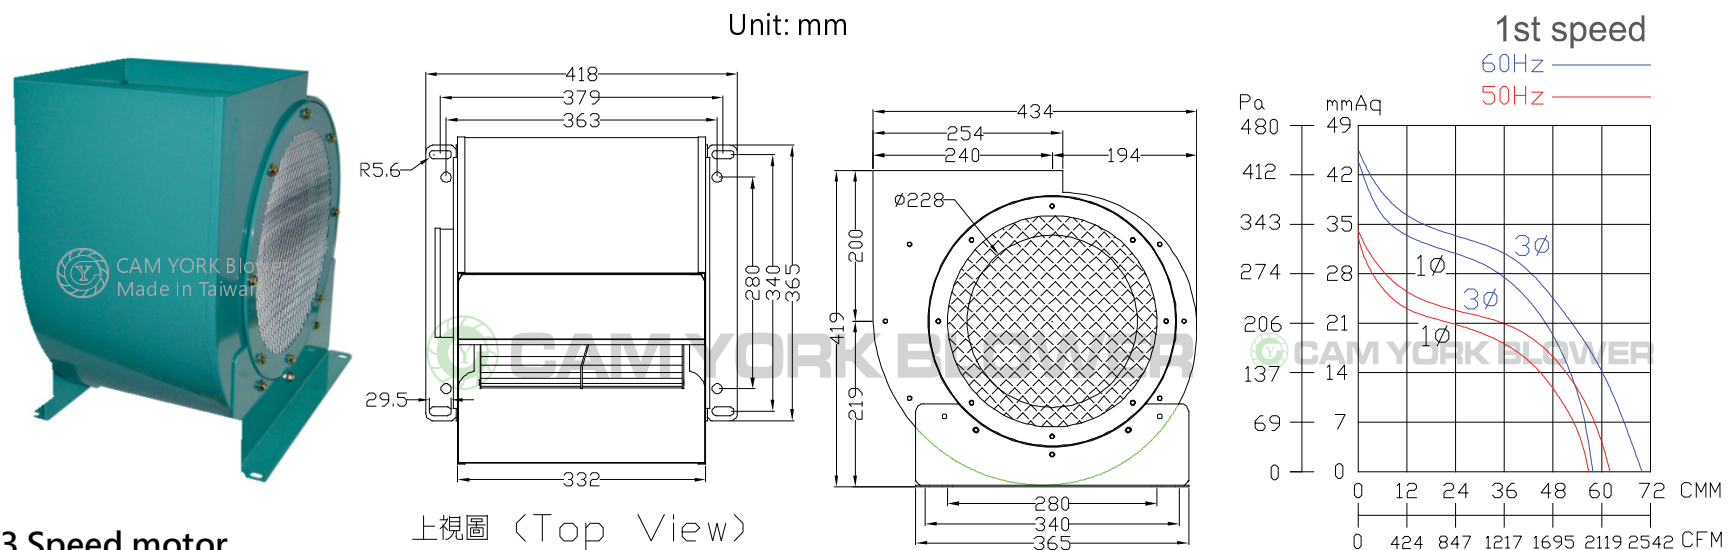

CY280DM Specification Sheet

- * Made In Taiwan
- * Insulation Cl. : E / F
- * Thermostat: Single Phase
- * 3 Speed: Single Phase,Optional
- * Inverter Ready: 3 Phase, F

3 Speed motor

Model	Rated Voltage	Frequency	Phase	Pole	Current	Power	Speed	Max. Air Flow			Max. Pressure			Weight
	V							Hz	Ø	P	A	Watt/HP	R.P.M.	
CY280DM	110/220	50	1	6	6.5 / 3.0	3/4 HP	880	57.8	3468	2040	35	1.38	343	20
		60			8 / 4		885	58	3480	2047	45	1.77	441	
	220/380	50	3	3.7 / 2	940		62	3720	2189	35	1.38	343	18.5	
		60		4 / 2.3	1050		69	4140	2436	45	1.77	441		