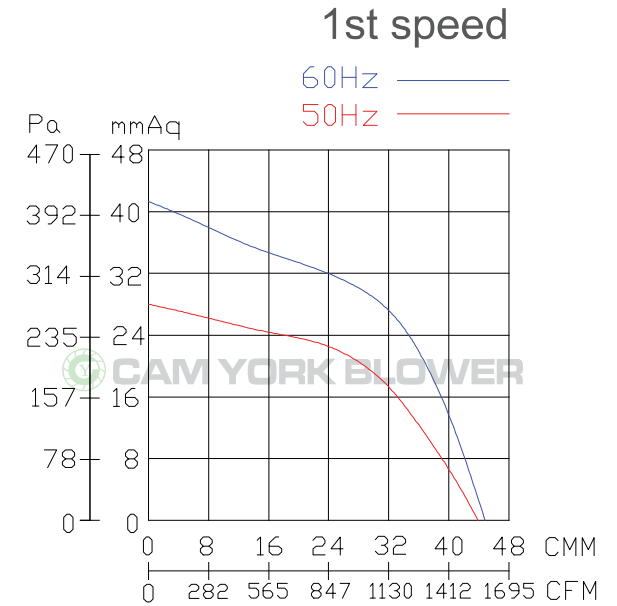

CY275DM Specification Sheet

- * Made In Taiwan
- * Insulation Cl. : E
- * Thermostat
- * 3 Speed: Single Phase

3 Speed motor

上視圖 (Top View)

Model	Rated Voltage	Frequency	Phase	Pole	Current	Power	Speed	Max. Air Flow			Max. Pressure			Weight
	V							Hz	Ø	P	A	Watt/HP	R.P.M.	
CY275DM	110/220	50	1	6	6 / 2.6	1/2 HP	860	44	2640	1553	30	1.18	294	17
		60			7 / 3.2						880	44.5	2670	