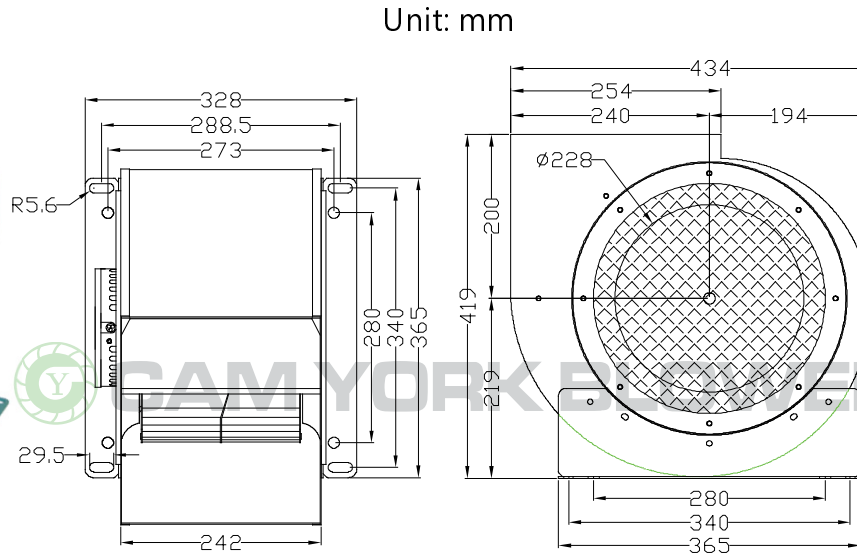

CY275DM Specification Sheet

- * Made In Taiwan
- * Insulation Cl. : E
- * Thermostat
- * 3 Speed: Single Phase

3 Speed motor

上視圖 (Top View)

Model	Rated Voltage	Frequency	Phase	Pole	Current	Power	Speed	Max. Air Flow			Max. Pressure			Weight
	V							Hz	Ø	P	A	Watt/HP	R.P.M.	
CY275DM	110/220	50	1	6	6 / 2.6	1/2 HP	860	44	2640	1553	30	1.18	294	17
		60			7 / 3.2						880	44.5	2670	