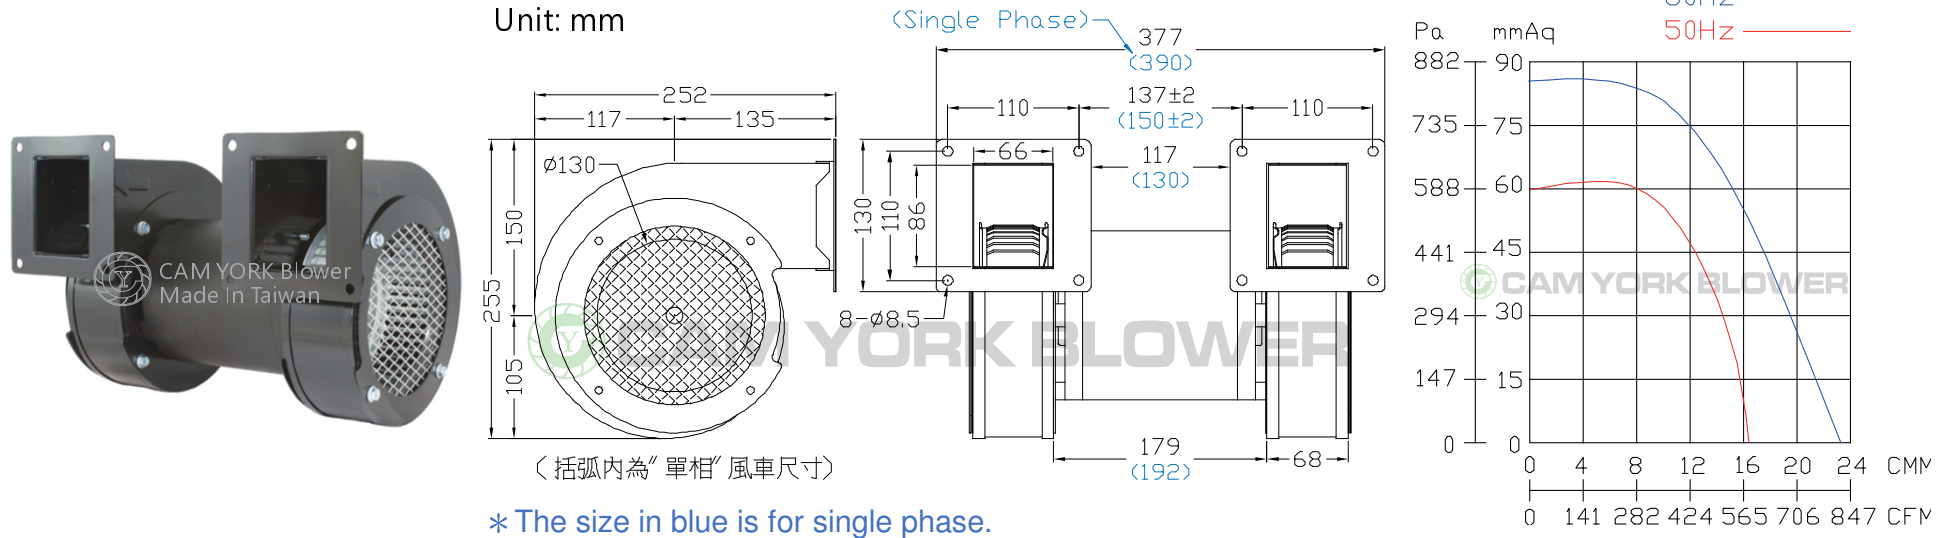

# CY150M Specification Sheet

\* Made In Taiwan  
\* Insulation Cl. : E

Model	Rated Voltage	Frequency	Phase	Pole	Current	Power	Speed	Max. Air Flow			Max. Pressure			Weight							
	V							Hz	Ø	P	A	Watt/HP	R.P.M.		CMM	CMH	CFM	mmAq	inchAq	Pa	KG
CY150M	110/220	50	1	2	5.0 / 2.5	3/4 HP	2900	17.6	1056	621	60	2.36	588	13							
		60			7.6 / 3.8										3450	23	1380	812	85	3.35	834
	220/380	50	3		2.5 / 1.5										2900	17.6	1056	621	60	2.36	588
		60			2.6 / 1.5																