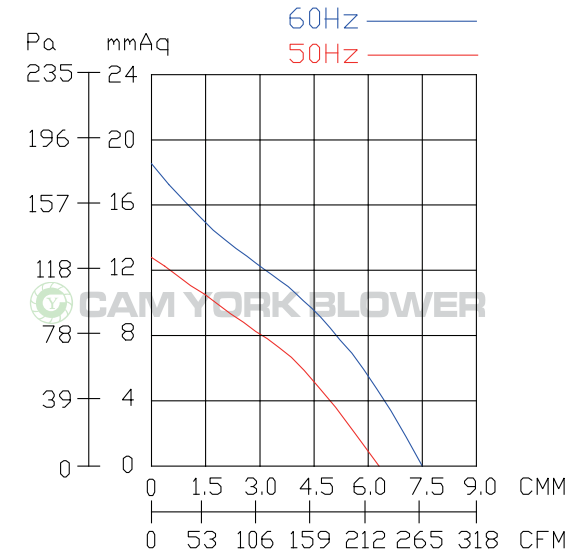

CY125DM Specification Sheet

- * Made In Taiwan
- * Insulation Cl. : E
- * 4 Speed: Optional
- * Thermostat: Optional

Unit: mm

Model	Rated Voltage	Frequency	Phase	Pole	Current	Power	Speed	Max. Air Flow			Max. Pressure			Weight
	V							Hz	Ø	P	A	Watt/HP	R.P.M.	
CY125DM	110/220	50	1	4	0.8 / 0.4	70 W	1330	6.3	378	222	12.8	0.50	126	4.7
		60			0.7 / 0.4		1600	7.5	450	265	18.5	0.73	181	