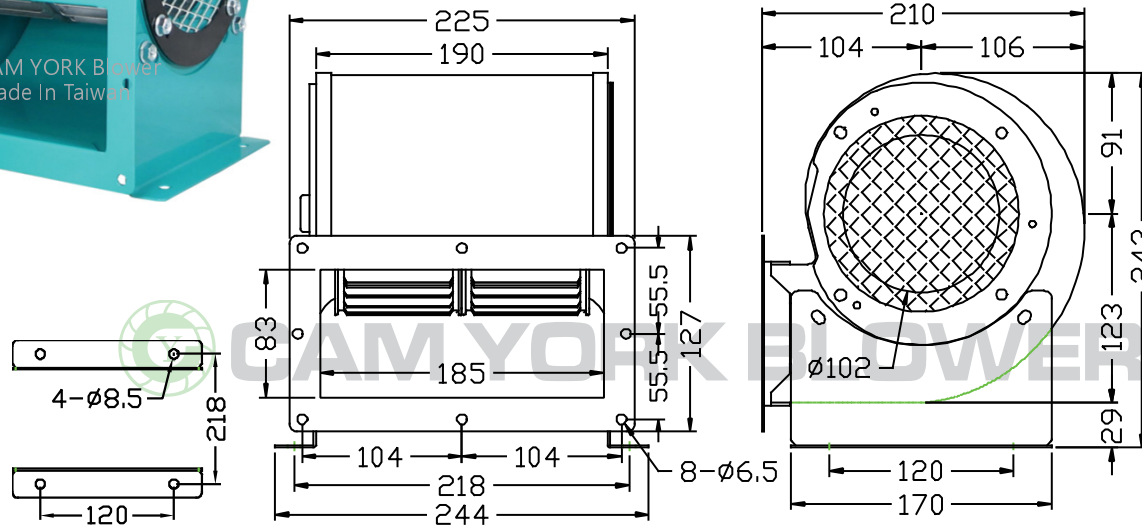

CY125DM Specification Sheet

- * Made In Taiwan
- * Insulation Cl. : E
- * 4 Speed: Optional
- * Thermostat: Optional

Unit: mm

Model	Rated Voltage	Frequency	Phase	Pole	Current	Power	Speed	Max. Air Flow			Max. Pressure			Weight
	V							Hz	Ø	P	A	Watt/HP	R.P.M.	
CY125DM	110/220	50	1	4	0.8 / 0.4	70 W	1330	6.3	378	222	12.8	0.50	126	4.7
		60			0.7 / 0.4		1600	7.5	450	265	18.5	0.73	181	