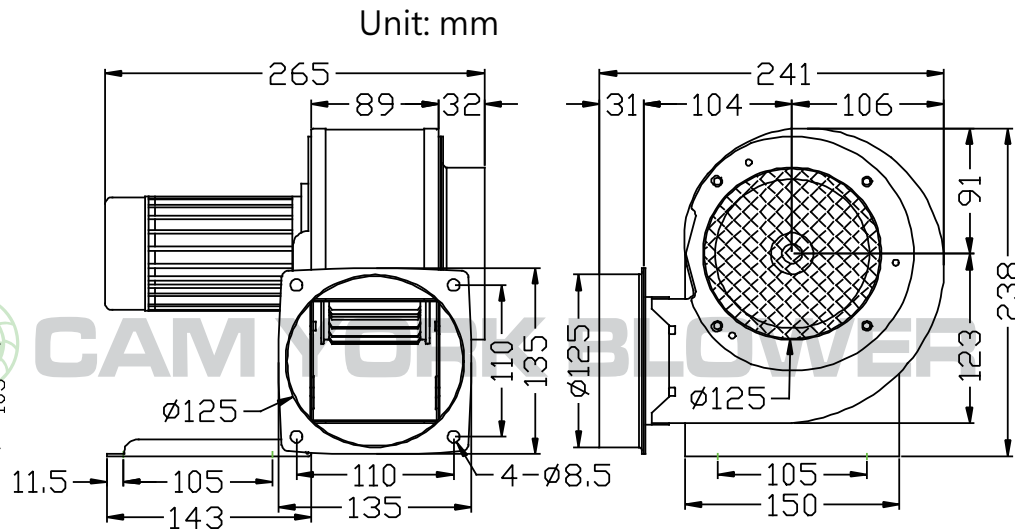

# CY125DC Specification Sheet

\* Made In Taiwan  
\* Brushless motor

Brushless

Model	Rated Voltage	Current	Speed	Max. Air Flow			Max. Pressure			Weight
	V			A	R.P.M.	CMM	CMH	CFM	mmAq	
CY125DC	24	9	3500	8.4	504	297	86	3.39	843	4.3