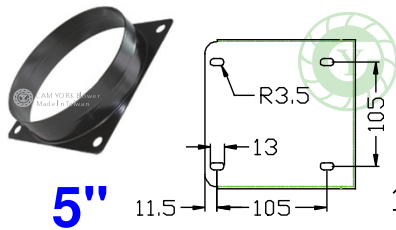

# CY125DC Specification Sheet

\* Made In Taiwan  
\* Brushless motor

Brushless

Model	Rated Voltage	Current	Speed	Max. Air Flow			Max. Pressure			Weight
	V			A	R.P.M.	CMM	CMH	CFM	mmAq	
CY125DC	24	9	3500	8.4	504	297	86	3.39	843	4.3