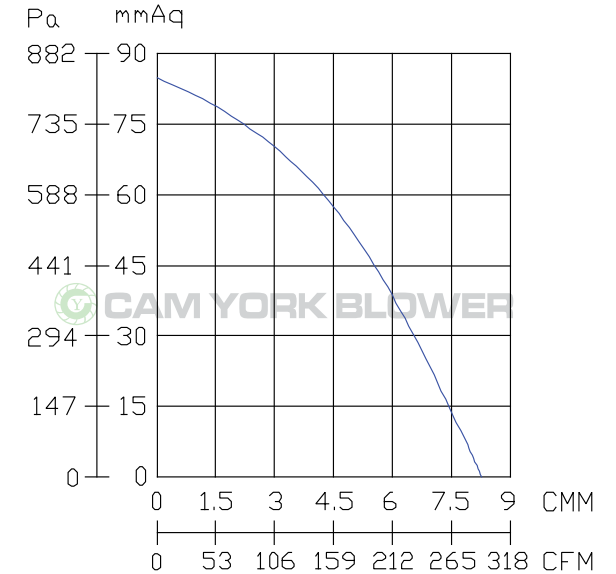

# CY125DC Specification Sheet

\* Made In Taiwan  
\* Brushless motor

Brushless

Model	Rated Voltage	Current	Speed	Max. Air Flow			Max. Pressure			Weight
	V			A	R.P.M.	CMM	CMH	CFM	mmAq	
CY125DC	24	9	3500	8.4	504	297	86	3.39	843	4.3