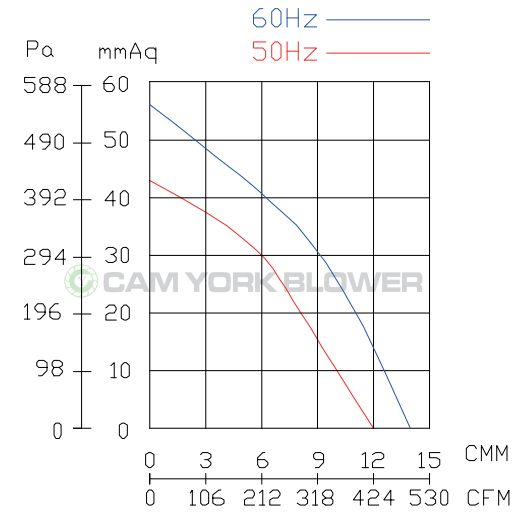

CY120M Specification Sheet

- * Made In Taiwan
- * Insulation Cl.: F
- * Thermostat: Single Phase
- * 3 phase: Inverter Ready

Unit: mm

Model	Rated Voltage	Frequency	Phase	Pole	Current	Power	Speed	Max. Air Flow			Max. Pressure			Weight
	V							Hz	Ø	P	A	Watt/HP	R.P.M.	
CY120M	110/220	50	1	2	2.5 / 1.3	200 W	2900	12	720	424	43	1.69	422	6.7
		60			2.7 / 1.5		3400	14	840	494	56	2.20	549	
	220/380	50	3	0.9 / 0.5	2900		12	720	424	43	1.69	422		
		60		0.9 / 0.5	3400		14	840	494	56	2.20	549		