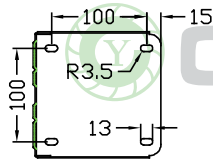

CY120M Specification Sheet

- * Made In Taiwan
- * Insulation Cl.: F
- * Thermostat: Single Phase
- * 3 phase: Inverter Ready

Unit: mm

Model	Rated Voltage	Frequency	Phase	Pole	Current	Power	Speed	Max. Air Flow			Max. Pressure			Weight
	V							Hz	Ø	P	A	Watt/HP	R.P.M.	
CY120M	110/220	50	1	2	2.5 / 1.3	200 W	2900	12	720	424	43	1.69	422	6.7
		60			2.7 / 1.5		3400	14	840	494	56	2.20	549	
	220/380	50	3	0.9 / 0.5	2900		12	720	424	43	1.69	422		
		60		0.9 / 0.5	3400		14	840	494	56	2.20	549		