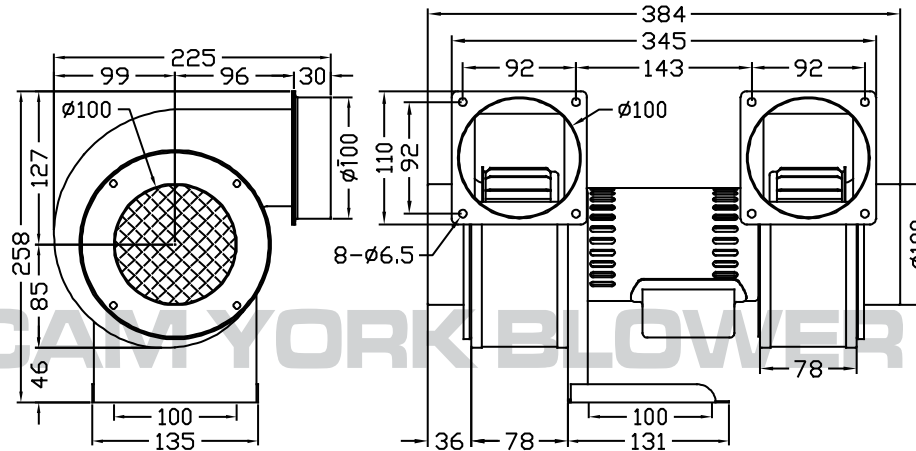

CY120M Specification Sheet

- * Made In Taiwan
- * Insulation Cl.: F
- * Thermostat: Single Phase
- * 3 phase: Inverter Ready

Unit: mm

Model	Rated Voltage	Frequency	Phase	Pole	Current	Power	Speed	Max. Air Flow			Max. Pressure			Weight
	V							Hz	Ø	P	A	Watt/HP	R.P.M.	
CY120M	110/220	50	1	2	2.5 / 1.3	200 W	2900	12	720	424	43	1.69	422	6.7
		60			2.7 / 1.5		3400	14	840	494	56	2.20	549	
	220/380	50	3	0.9 / 0.5	2900		12	720	424	43	1.69	422		
		60		0.9 / 0.5	3400		14	840	494	56	2.20	549		