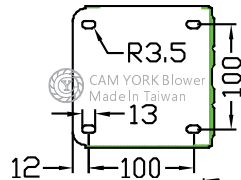

# CY120EC Specification Sheet

Brushless

- \* Made In Taiwan
- \* Brushless motor
- \* Input Voltage: AC100V~240V

Unit: mm

Speed control panel

Input : AC100V~240V

| Model   | Rated Voltage | Current    | Speed | Max. Air Flow |        |     | Max. Pressure |      |      | Weight |
|---------|---------------|------------|-------|---------------|--------|-----|---------------|------|------|--------|
|         | V             |            |       | A             | R.P.M. | CMM | CMH           | CFM  | mmAq |        |
| CY120EC | AC100V~240V   | 0.85 / 0.5 | 2300  | 4.5           | 270    | 159 | 60            | 2.36 | 588  | 2.5    |