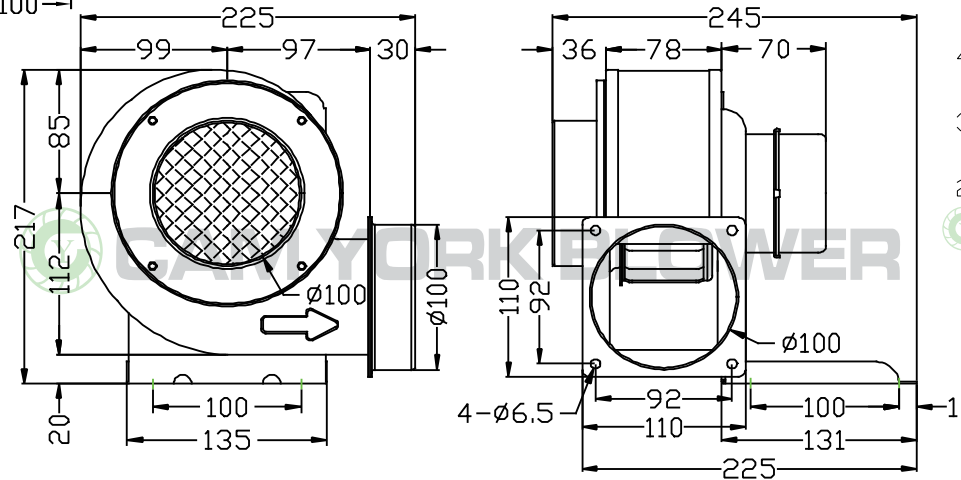

# CY120EC Specification Sheet

Brushless

- \* Made In Taiwan
- \* Brushless motor
- \* Input Voltage: AC100V~240V

Unit: mm

Speed control panel

Input : AC100V~240V

| Model   | Rated Voltage | Current    | Speed | Max. Air Flow |        |     | Max. Pressure |      |      | Weight |
|---------|---------------|------------|-------|---------------|--------|-----|---------------|------|------|--------|
|         | V             |            |       | A             | R.P.M. | CMM | CMH           | CFM  | mmAq |        |
| CY120EC | AC100V~240V   | 0.85 / 0.5 | 2300  | 4.5           | 270    | 159 | 60            | 2.36 | 588  | 2.5    |