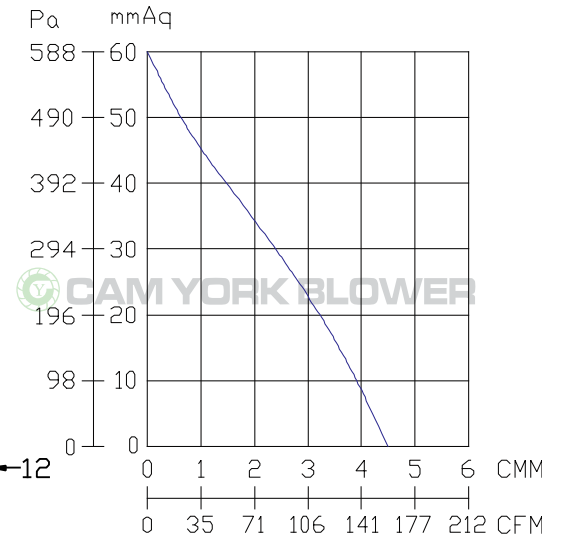

# CY120EC Specification Sheet

Brushless

- \* Made In Taiwan
- \* Brushless motor
- \* Input Voltage: AC100V~240V

Unit: mm

Speed control panel

Input : AC100V~240V

| Model   | Rated Voltage | Current    | Speed | Max. Air Flow |        |     | Max. Pressure |      |      | Weight |
|---------|---------------|------------|-------|---------------|--------|-----|---------------|------|------|--------|
|         | V             |            |       | A             | R.P.M. | CMM | CMH           | CFM  | mmAq |        |
| CY120EC | AC100V~240V   | 0.85 / 0.5 | 2300  | 4.5           | 270    | 159 | 60            | 2.36 | 588  | 2.5    |