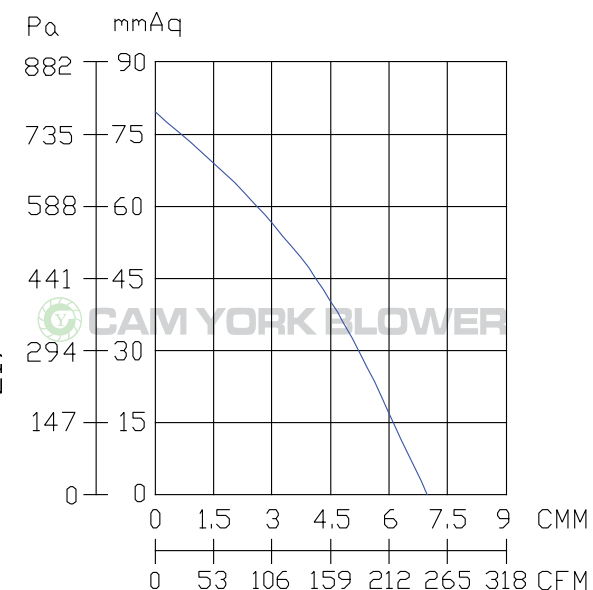

CY120DC-3500 Specification Sheet

* Made In Taiwan
* Brushless motor

Brushless

Unit: mm

Model	Rated Voltage	Current	Speed	Max. Air Flow			Max. Pressure			Weight
	V			A	R.P.M.	CMM	CMH	CFM	mmAq	
CY120DC-3500	24	5.6	3500	7	420	247	78	3.07	765	3.2