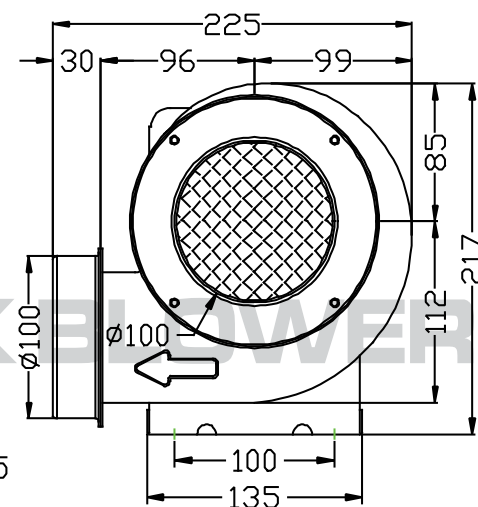

CY120DC-3500 Specification Sheet

* Made In Taiwan
* Brushless motor

Brushless

Unit: mm

Model	Rated Voltage	Current	Speed	Max. Air Flow			Max. Pressure			Weight
	V			A	R.P.M.	CMM	CMH	CFM	mmAq	
CY120DC-3500	24	5.6	3500	7	420	247	78	3.07	765	3.2