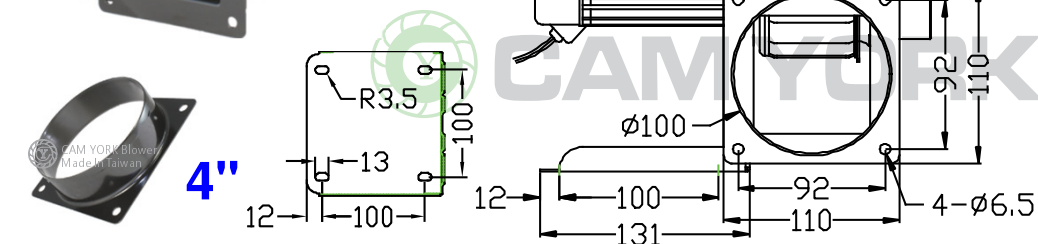

CY120DC-3500 Specification Sheet

* Made In Taiwan
* Brushless motor

Brushless

Unit: mm

Model	Rated Voltage	Current	Speed	Max. Air Flow			Max. Pressure			Weight
	V			A	R.P.M.	CMM	CMH	CFM	mmAq	
CY120DC-3500	24	5.6	3500	7	420	247	78	3.07	765	3.2