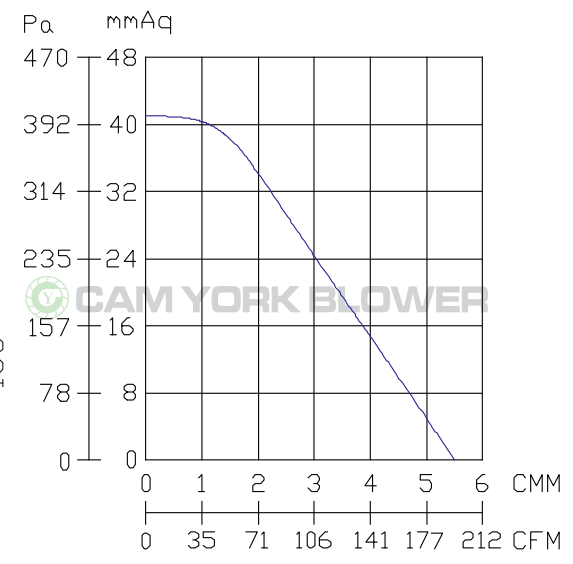

# CY100DM EC Specification Sheet

\* Made In Taiwan  
\* Brushless motor

Brushless

Input :AC100V~240V

Model	Rated Voltage	Current	Speed	Max. Air Flow			Max. Pressure			Weight
	V			A	R.P.M.	CMM	CMH	CFM	mmAq	
CY100DMEC	AC100V~240V	2.2	2500	5.5	330	194	41	1.61	402	2