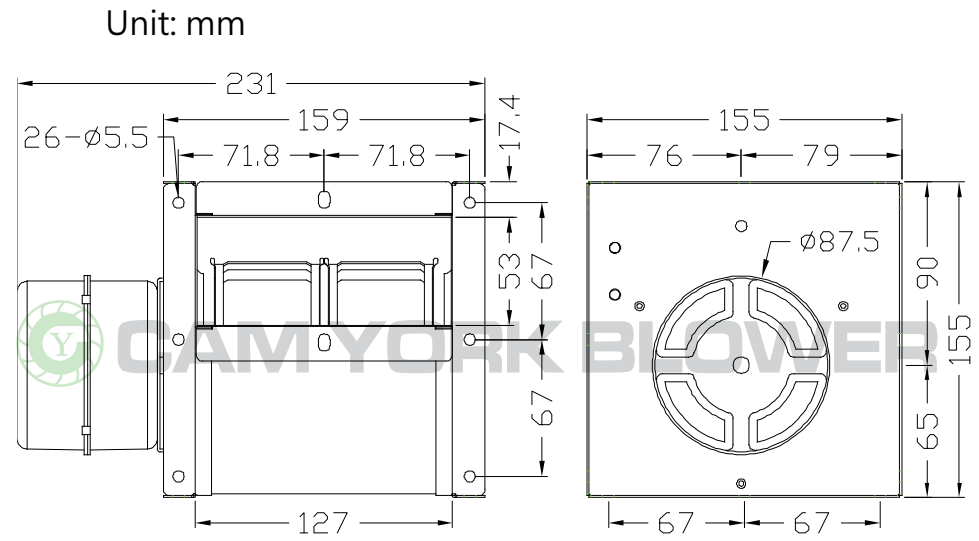

# CY100DM EC Specification Sheet

\* Made In Taiwan  
\* Brushless motor

Brushless

Input :AC100V~240V

Model	Rated Voltage	Current	Speed	Max. Air Flow			Max. Pressure			Weight
	V			A	R.P.M.	CMM	CMH	CFM	mmAq	
CY100DMEC	AC100V~240V	2.2	2500	5.5	330	194	41	1.61	402	2