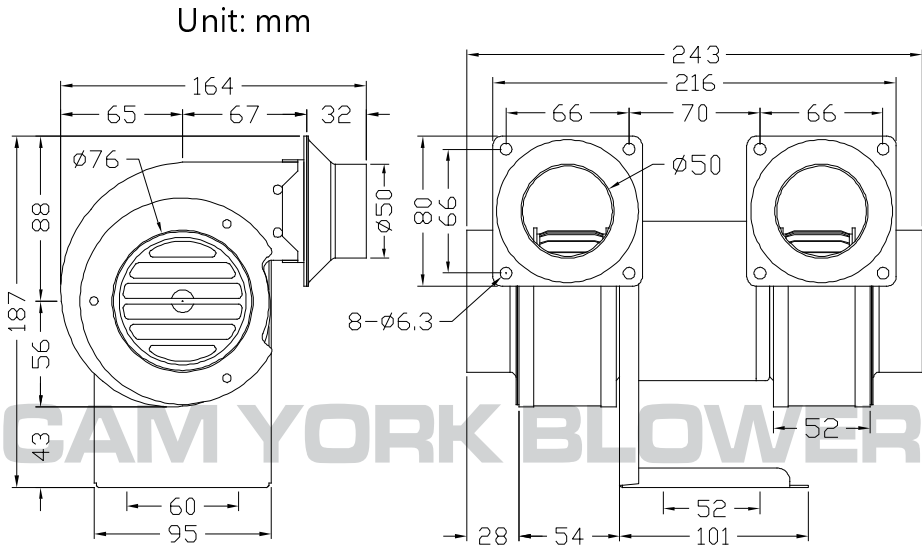

CY076M Specification Sheet

- * Made In Taiwan
- * Insulation Cl. : E
- * Thermostat: Ready

2"

Model	Rated Voltage	Frequency	Phase	Pole	Current	Power	Speed	Max. Air Flow			Max. Pressure			Weight
	V							Hz	Ø	P	A	Watt/HP	R.P.M.	
CY076M	110/220	50	1	2	0.65 / 0.30	45 W	2860	3.2	192	113	13	0.51	127	3
		60			0.50 / 0.30		3400	3.6	216	127	19	0.75	186	