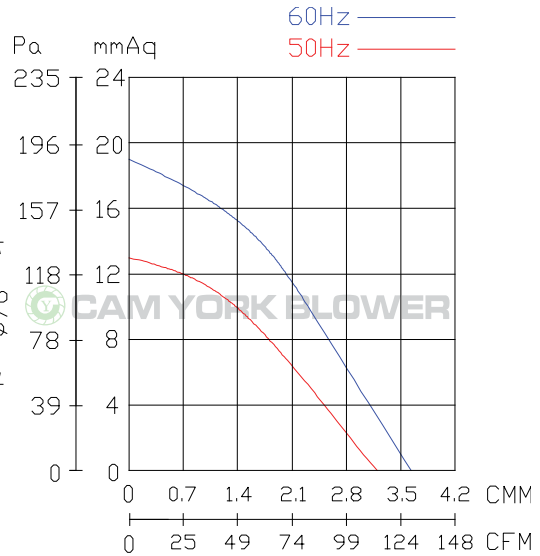

CY076M Specification Sheet

- * Made In Taiwan
- * Insulation Cl. : E
- * Thermostat: Ready

2"

Model	Rated Voltage	Frequency	Phase	Pole	Current	Power	Speed	Max. Air Flow			Max. Pressure			Weight
	V							Hz	Ø	P	A	Watt/HP	R.P.M.	
CY076M	110/220	50	1	2	0.65 / 0.30	45 W	2860	3.2	192	113	13	0.51	127	3
		60			0.50 / 0.30		3400	3.6	216	127	19	0.75	186	