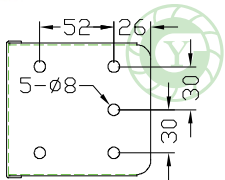

CY076M Specification Sheet

- * Made In Taiwan
- * Insulation Cl. : E
- * Thermostat: Ready

2"

Model	Rated Voltage	Frequency	Phase	Pole	Current	Power	Speed	Max. Air Flow			Max. Pressure			Weight
	V							Hz	Ø	P	A	Watt/HP	R.P.M.	
CY076M	110/220	50	1	2	0.65 / 0.30	45 W	2860	3.2	192	113	13	0.51	127	3
		60			0.50 / 0.30		3400	3.6	216	127	19	0.75	186	