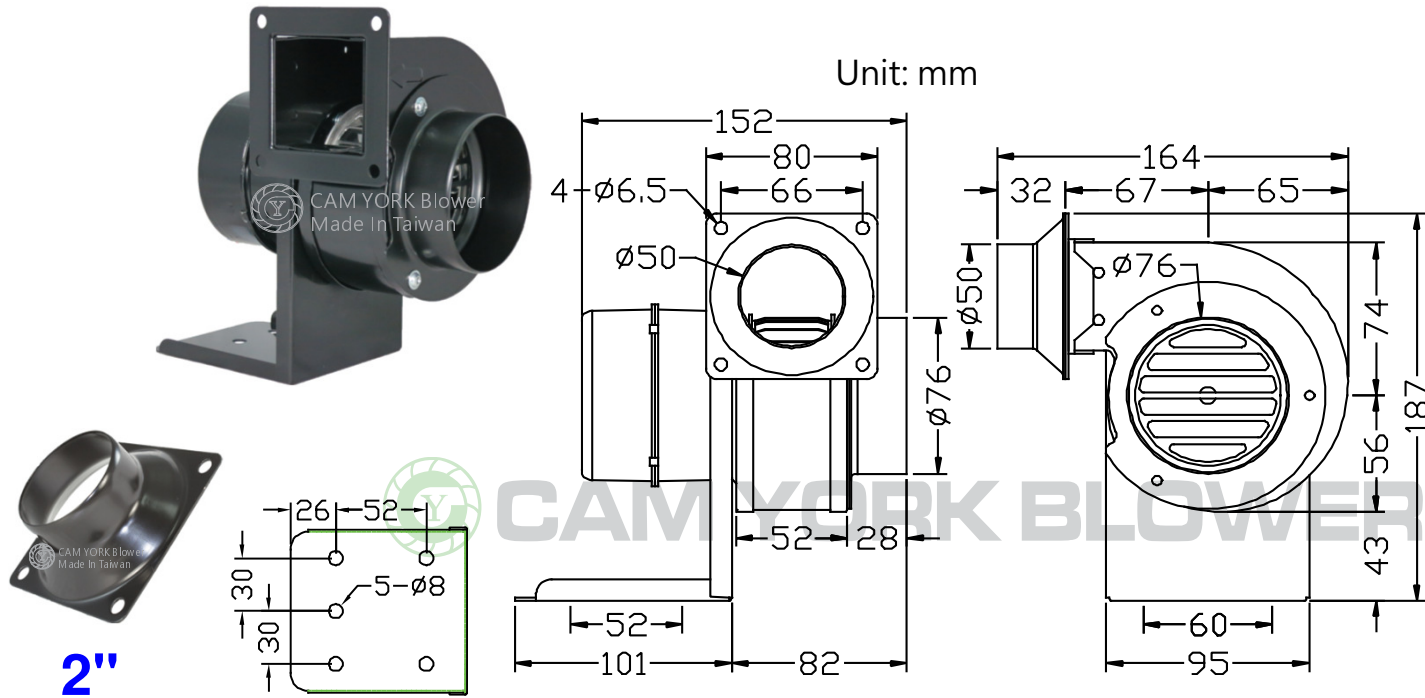

CY076DC Specification Sheet

Brushless

* Made In Taiwan
* Brushless motor

Unit: mm

Model	Rated Voltage	Current	Speed	Max. Air Flow			Max. Pressure			Weight
	V			A	R.P.M.	CMM	CMH	CFM	mmAq	
CY076DC	24	1.7	3700	1.7	102	60	20	0.79	196	1.7