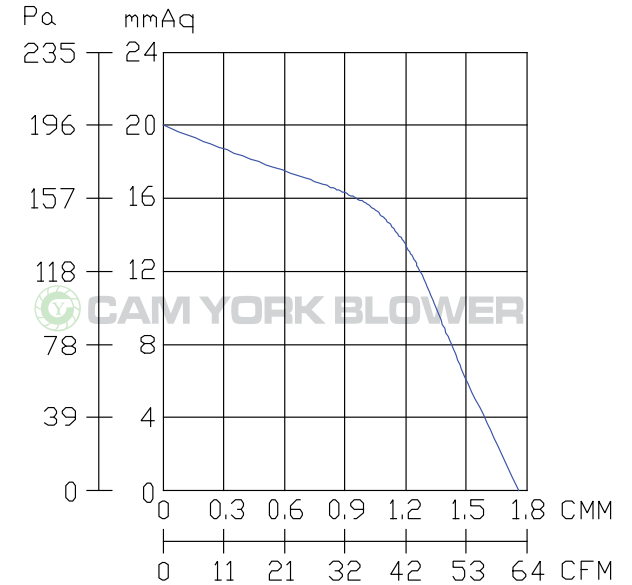

CY076DC Specification Sheet

Brushless

* Made In Taiwan
* Brushless motor

Unit: mm

Model	Rated Voltage	Current	Speed	Max. Air Flow			Max. Pressure			Weight
	V			A	R.P.M.	CMM	CMH	CFM	mmAq	
CY076DC	24	1.7	3700	1.7	102	60	20	0.79	196	1.7